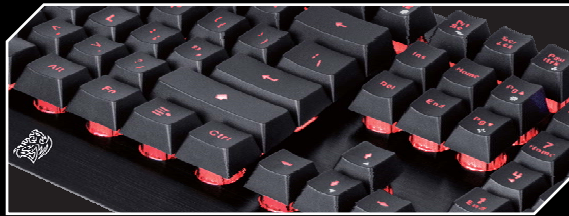

**ON-THE-FLY  
COMMAND KEYS**

**FLAWLESS  
ALUMINUM FINISH  
WITH FLOATING KEY DESIGN**

 **FULLY  
BACKLIGHT**  
WITH 8 STUNNING COLORS

 **CHALLENGER** GAMING KEYBOARD **EDGE** ALUMINUM GAMING KEYBOARD

CHALLENGE IS THE GAME

## FEATURES

- © Aluminum faceplate and floating keyboard design
- © RGB Colors to create more colors on your keyboard
- © Full RGB backlight with adjustable brightness
- © Spectrum Running and Pulse Jumping effects for stunning visual
- © Multimedia keys to control media player while in-game
- © Regional Anti-Ghosting for smoother gaming session
- © Windows Lock function allows shifting windows key into Ctrl
- © Full Lock keyboard signal function to lock the entire keyboard

# KEYBOARD LAYOUT

CHALLENGE IS THE GAME

**Tt** esports  
By Thermaltake

## FLAWLESS ALUMINUM FINISH

You will never get bored looking at it or using it! The slick black brushed aluminum faceplate with illumination is designed to have a classy feel for all users! The shine of this keyboard makes it exceptional!